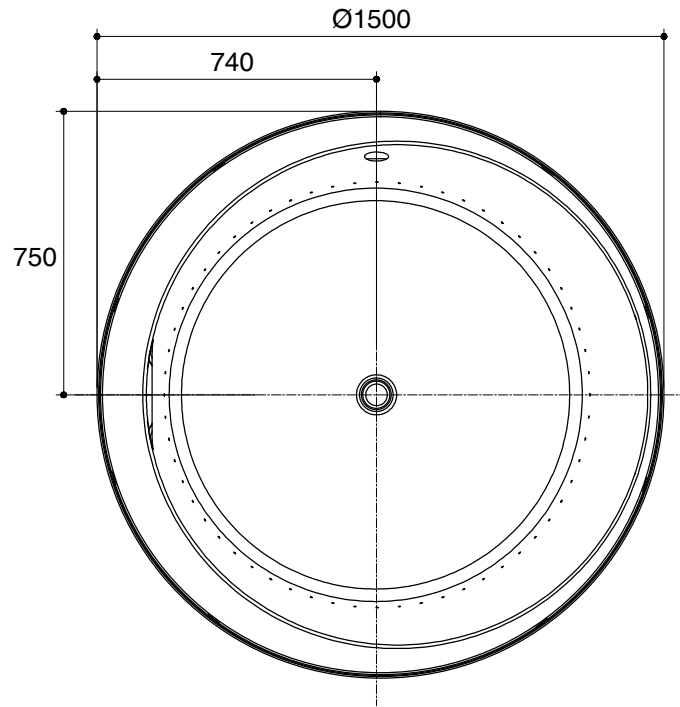

Dimensions are approximate.

Unit: mm

1-1/2" BATH DRAIN

SKU	K-18354X-G-0
Name	EVOK
Description	ROUND FREESTANDING BUBBLE MASSAGE BATH

KOHLER

*The recommended dimension for installation can be adjusted according to user preferences and layout.