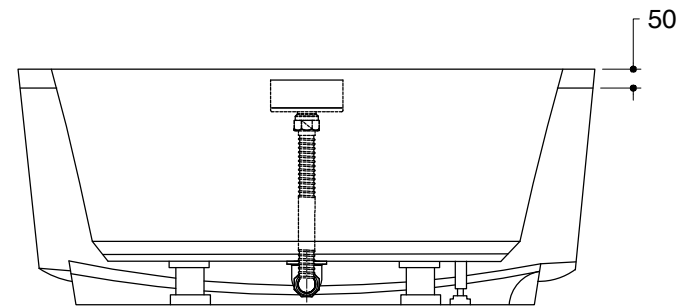

Dimensions are approximate.

Unit: mm

1-1/2" BATH DRAIN

SKU	K-18354X-G-0
Name	EVOK
Description	ROUND FREESTANDING BUBBLE MASSAGE BATH

KOHLER

*The recommended dimension for installation can be adjusted according to user preferences and layout.