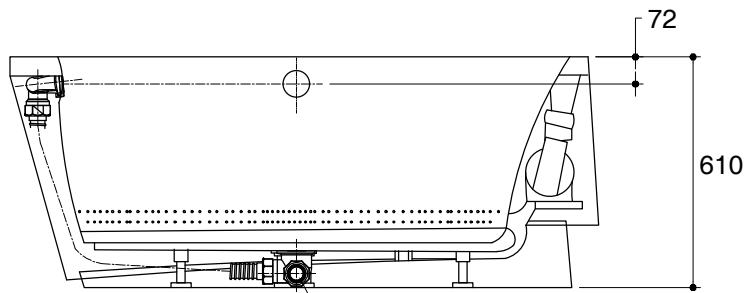

Dimensions are approximate.

Unit: mm

1-1/2" BATH DRAIN

SKU	K-18354X-G-0
Name	EVOK
Description	ROUND FREESTANDING BUBBLE MASSAGE BATH

KOHLER

*The recommended dimension for installation can be adjusted according to user preferences and layout.